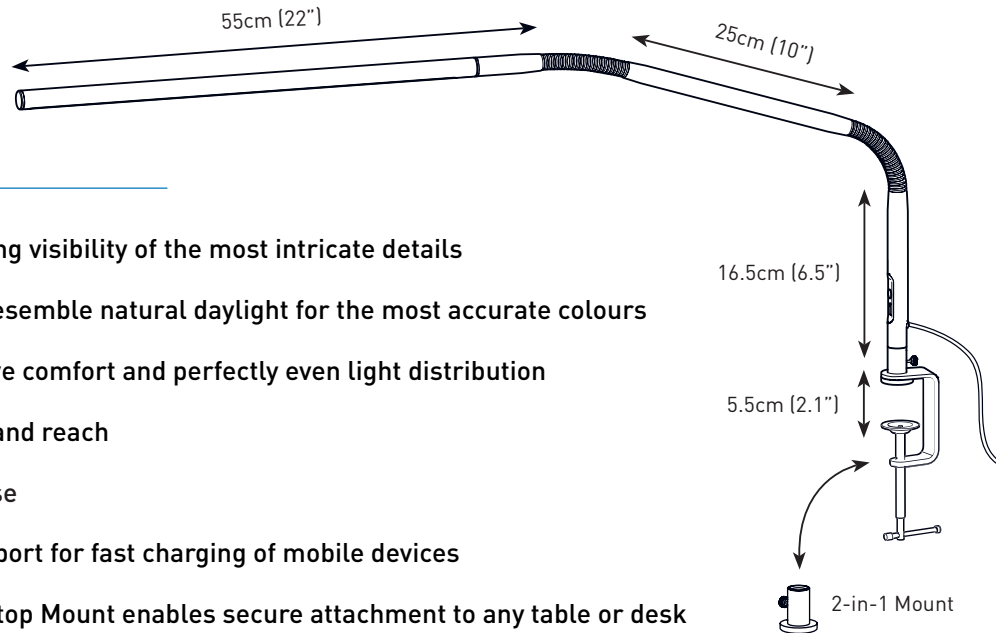

LIGHT QUALITY

ERGONOMICS

DESIGN

LED 6,000K daylight

3,200 Lux at 30cm (12")

4 brightness levels

## FEATURES

- Brighter and sleeker than ever, enabling visibility of the most intricate details
- 6,000K / 95+ CRI LEDs that precisely resemble natural daylight for the most accurate colours
- Anti-glare diffuser provides optimal eye comfort and perfectly even light distribution
- Taller design offers greater flexibility and reach
- Tactile micro-switch button for easy use
- Features a high-power 5V / 2A USB-C port for fast charging of mobile devices
- 2-in-1 Table Clamp & Screwable Tabletop Mount enables secure attachment to any table or desk

### Product information

Weight 0.95kg  
Colour Brushed Steel / Ice Grey / Rose Gold  
Cable length 2m